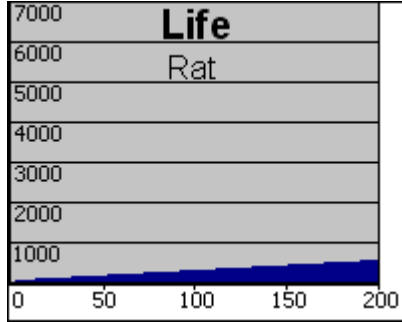

Tab 4.1: Total Life Stat for Summoned Creatures

Table of Contents

Tab 4.1: Total Life Stat for Summoned Creatures.....1
 4.1.1 Comparison of 10 Summoned Creatures.....1
 4.1.2 Graphs for individual Summons.....2

4.1.1 Comparison of 10 Summoned Creatures

The graph below indicates how the “Life” stat varies with a character’s Charm Magic skill.

Comparison of 10 Summons: Life per Charm Skill

4.1.2 Graphs for individual Summons

As with the comparison graph above, the x axis represents the character's Charm skill, and the y axis the summoned monster's total life.

Back