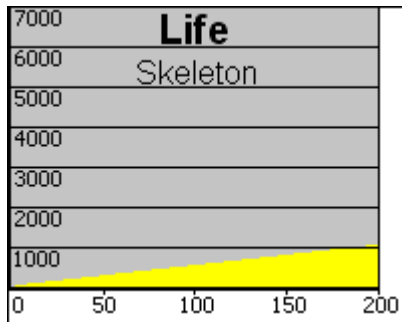

Tab 4.1: Total Life Stat for Summoned Creatures

Table of Contents

Tab 4.1: Total Life Stat for Summoned Creatures.....1
 4.1.1 Comparison of 10 Summoned Creatures.....1
 4.1.2 Graphs for individual Summons.....2

4.1.1 Comparison of 10 Summoned Creatures

The graph below indicates how the “Life” stat varies with a character’s Charm Magic skill.

Comparison of 10 Summons: Life per Charm Skill

4.1.2 Graphs for individual Summons

As with the comparison graph above, the x axis represents the character's Charm skill, and the y axis the summoned monster's total life.

Back