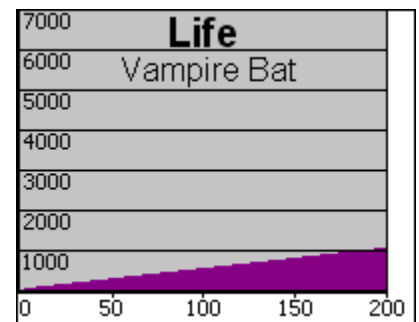

4.1.1 Comparison of 10 Summoned Creatures

The graph below indicates how the “Life” stat varies with a character’s Charm Magic skill.

Comparison of 10 Summons: Life per Charm Skill

4.1.2 Graphs for individual Summons

As with the comparison graph above, the x axis represents the character's Charm skill, and the y axis the summoned monster's total life.

Back