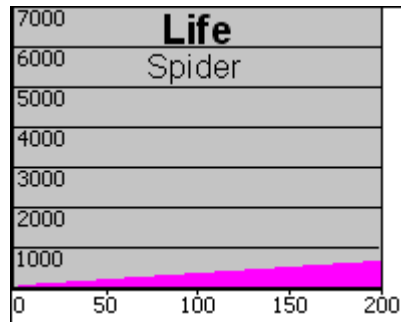

Tab 4.1: Total Life Stat for Summoned Creatures

Table of Contents

Tab 4.1: Total Life Stat for Summoned Creatures.....1
 4.1.1 Comparison of 10 Summoned Creatures.....1
 4.1.2 Graphs for individual Summons.....2

4.1.1 Comparison of 10 Summoned Creatures

The graph below indicates how the “Life” stat varies with a character’s Charm Magic skill.

Comparison of 10 Summons: Life per Charm Skill

4.1.2 Graphs for individual Summons

As with the comparison graph above, the x axis represents the character's Charm skill, and the y axis the summoned monster's total life.

Back