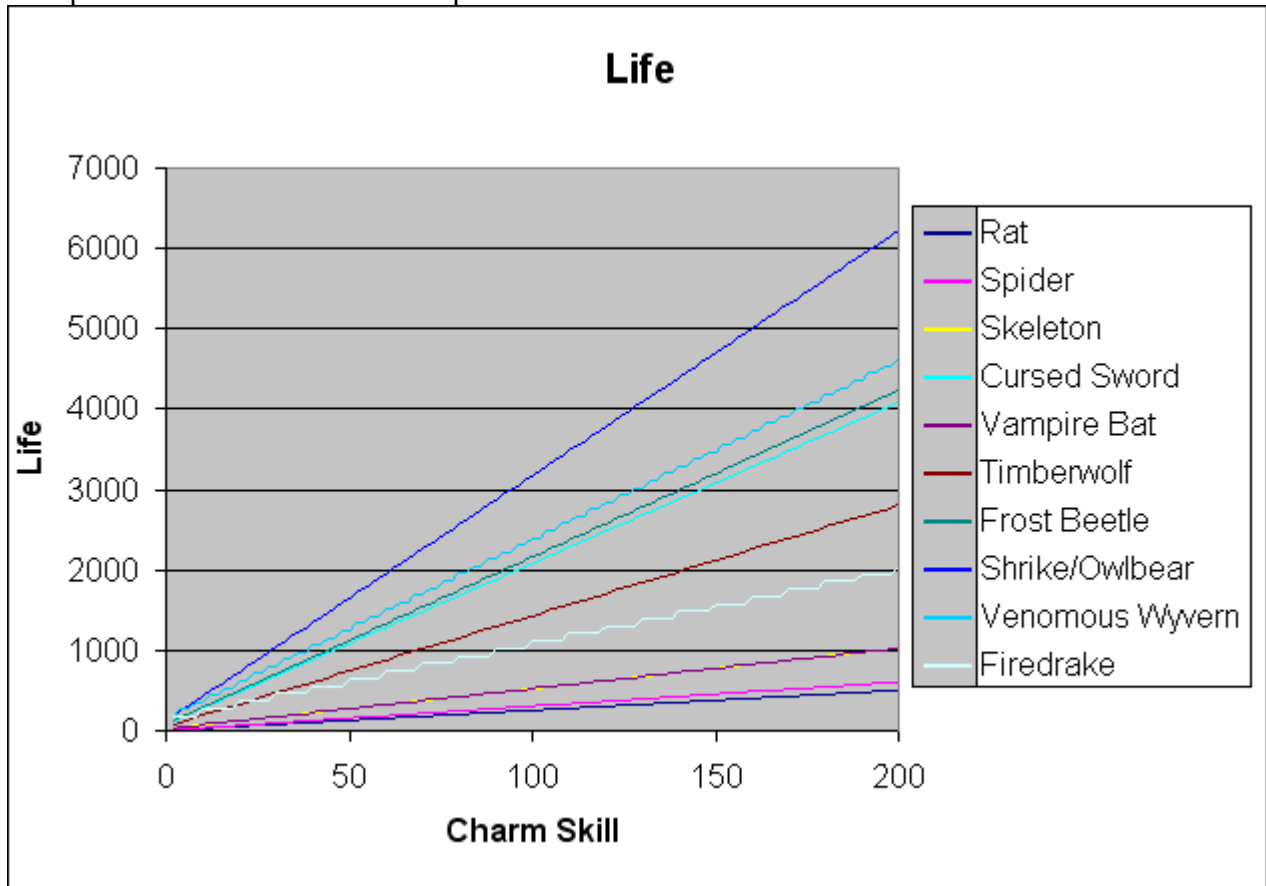

Tab 4.1: Total Life Stat for Summoned Creatures

Table of Contents

Tab 4.1: Total Life Stat for Summoned Creatures.....1
 4.1.1 Comparison of 10 Summoned Creatures.....1
 4.1.2 Graphs for individual Summons.....2

4.1.1 Comparison of 10 Summoned Creatures

The graph below indicates how the “Life” stat varies with a character’s Charm Magic skill.

Comparison of 10 Summons: Life per Charm Skill

4.1.2 Graphs for individual Summons

As with the comparison graph above, the x axis represents the character's Charm skill, and the y axis the summoned monster's total life.

Back